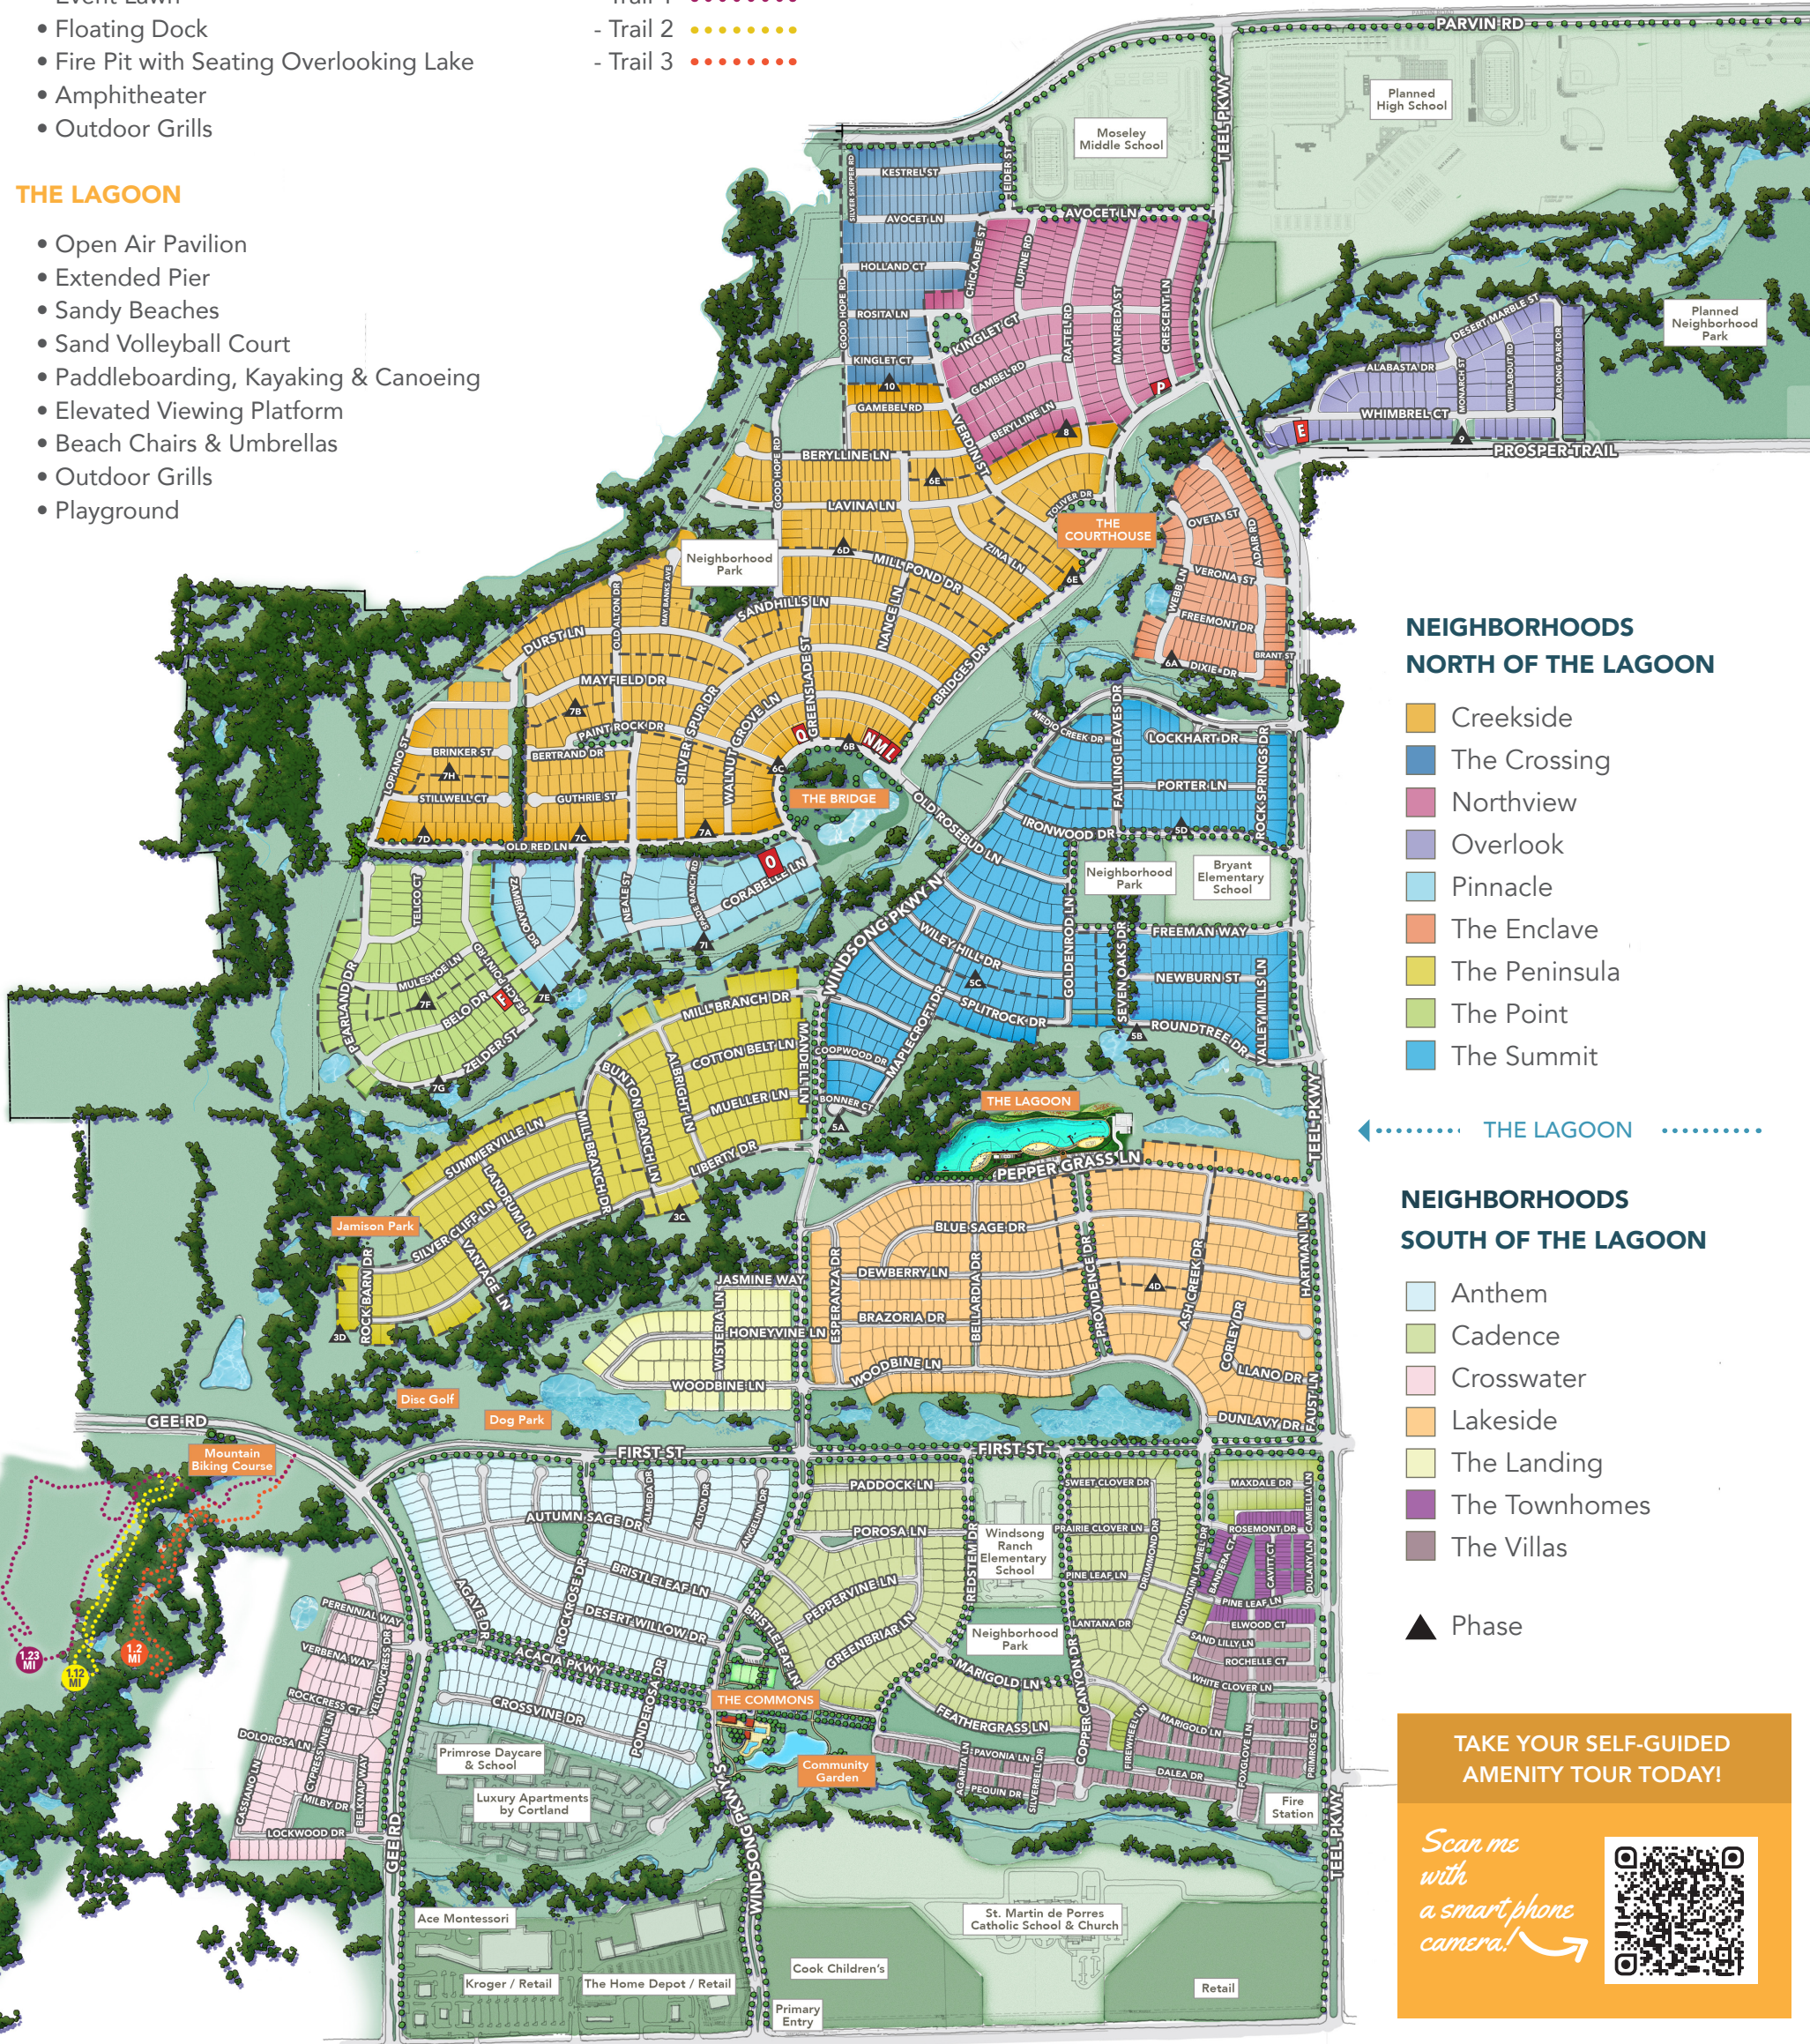

THE COMMONS

- Welcome Center
- Windsong Ranch Café
- Free WiFi
- Children’s Creative Playground
- Fitness Center
- Resort-Style Pools with Cabanas and Children’s Splash Pad
- Covered Outdoor Living Room with Oversized Fireplace
- Tennis, Pickleball & Basketball Courts
- Event Lawn
- Floating Dock
- Fire Pit with Seating Overlooking Lake
- Amphitheater
- Outdoor Grills

PARKS, TRAILS & OPEN SPACES

- Wide, Open Spaces for Soccer, Flag Football or just Flying a Kite
- Esplanade for Community Gatherings & Events
- Hike & Bike Trails
- Community Garden
- Disc Golf Course
- Dog Park
- Large Recreational Lakes
- Catch and Release Fishing
- Mountain Biking Trails
 - Trail 1
 - Trail 2
 - Trail 3

THE LAGOON

- Open Air Pavilion
- Extended Pier
- Sandy Beaches
- Sand Volleyball Court
- Paddleboarding, Kayaking & Canoeing
- Elevated Viewing Platform
- Beach Chairs & Umbrellas
- Outdoor Grills
- Playground

NEIGHBORHOODS NORTH OF THE LAGOON

- Creskide
- The Crossing
- Northview
- Overlook
- Pinnacle
- The Enclave
- The Peninsula
- The Point
- The Summit

NEIGHBORHOODS SOUTH OF THE LAGOON

- Anthem
- Cadence
- Crosswater
- Lakeside
- The Landing
- The Townhomes
- The Villas
- ▲ Phase