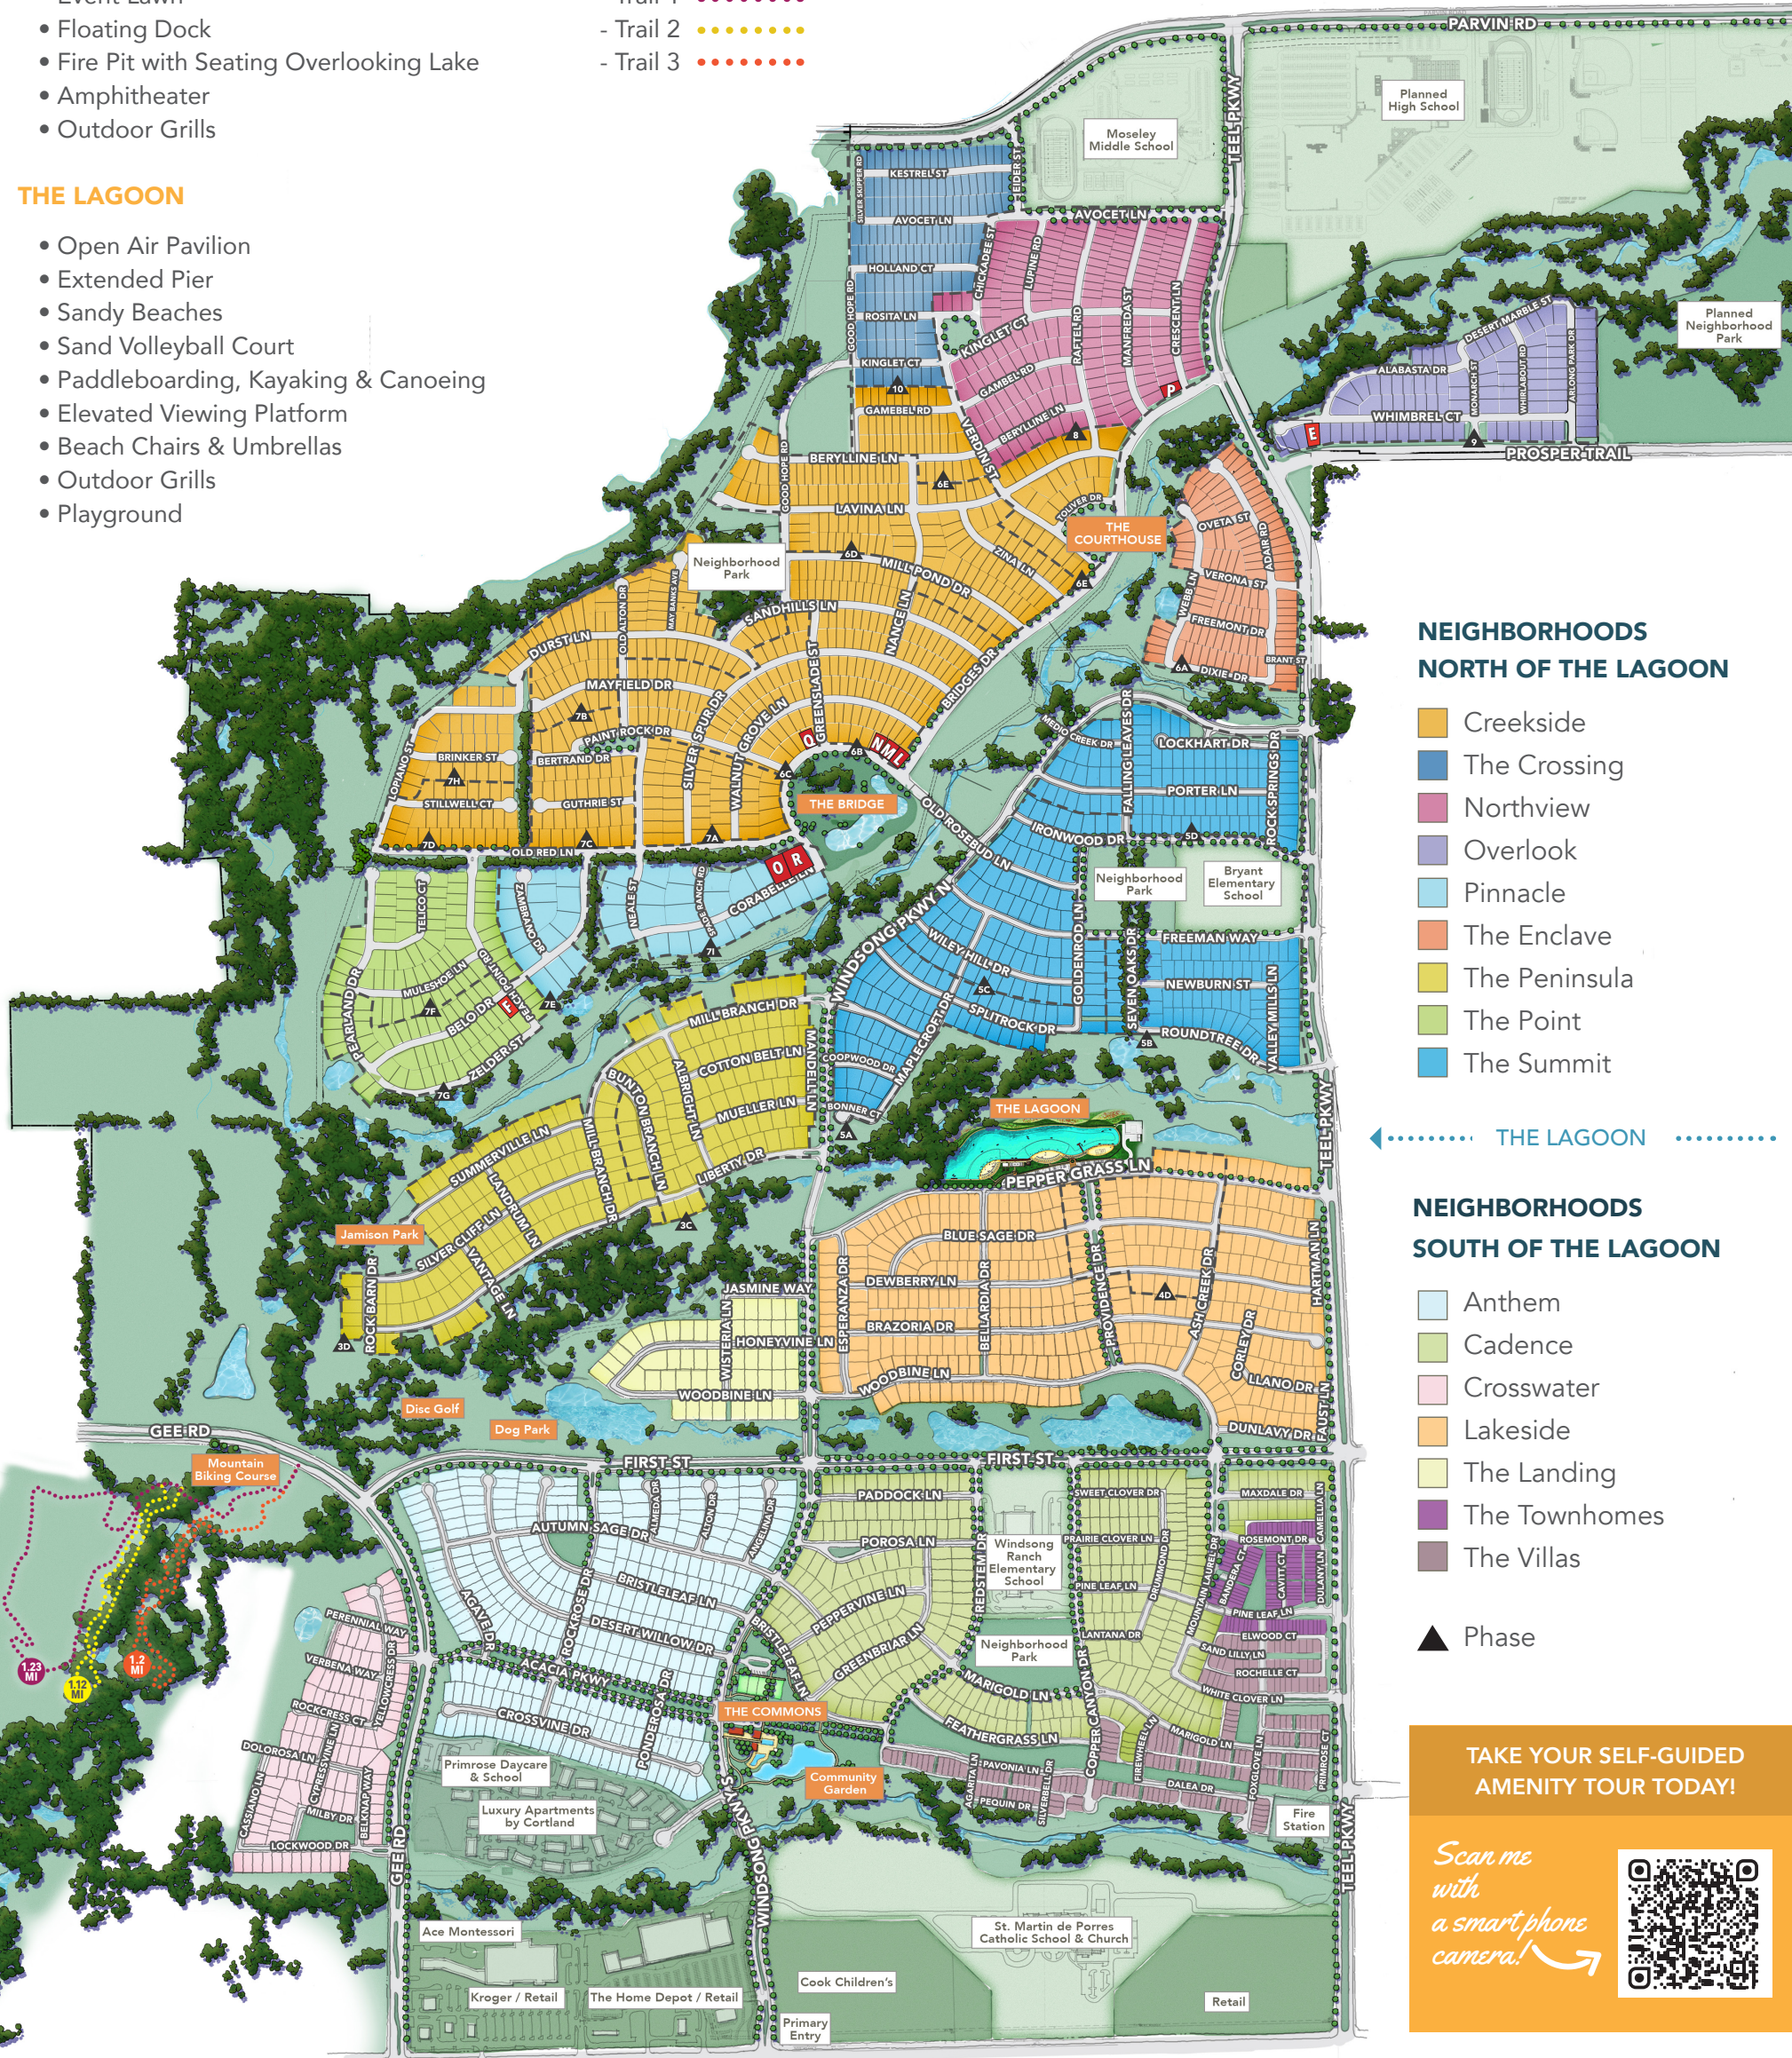

THE COMMONS

- Welcome Center
- Windsong Ranch Café
- Free WiFi
- Children’s Creative Playground
- Fitness Center
- Resort-Style Pools with Cabanas and Children’s Splash Pad
- Covered Outdoor Living Room with Oversized Fireplace
- Tennis, Pickleball & Basketball Courts
- Event Lawn
- Floating Dock
- Fire Pit with Seating Overlooking Lake
- Amphitheater
- Outdoor Grills

PARKS, TRAILS & OPEN SPACES

- Wide, Open Spaces for Soccer, Flag Football or just Flying a Kite
- Esplanade for Community Gatherings & Events
- Hike & Bike Trails
- Community Garden
- Disc Golf Course
- Dog Park
- Large Recreational Lakes
- Catch and Release Fishing
- Mountain Biking Trails
 - Trail 1 ●●●●●●●●
 - Trail 2 ●●●●●●●●
 - Trail 3 ●●●●●●●●

THE LAGOON

- Open Air Pavilion
- Extended Pier
- Sandy Beaches
- Sand Volleyball Court
- Paddleboarding, Kayaking & Canoeing
- Elevated Viewing Platform
- Beach Chairs & Umbrellas
- Outdoor Grills
- Playground

NEIGHBORHOODS NORTH OF THE LAGOON

- Creekside
- The Crossing
- Northview
- Overlook
- Pinnacle
- The Enclave
- The Peninsula
- The Point
- The Summit

NEIGHBORHOODS SOUTH OF THE LAGOON

- Anthem
- Cadence
- Crosswater
- Lakeside
- The Landing
- The Townhomes
- The Villas
- ▲ Phase