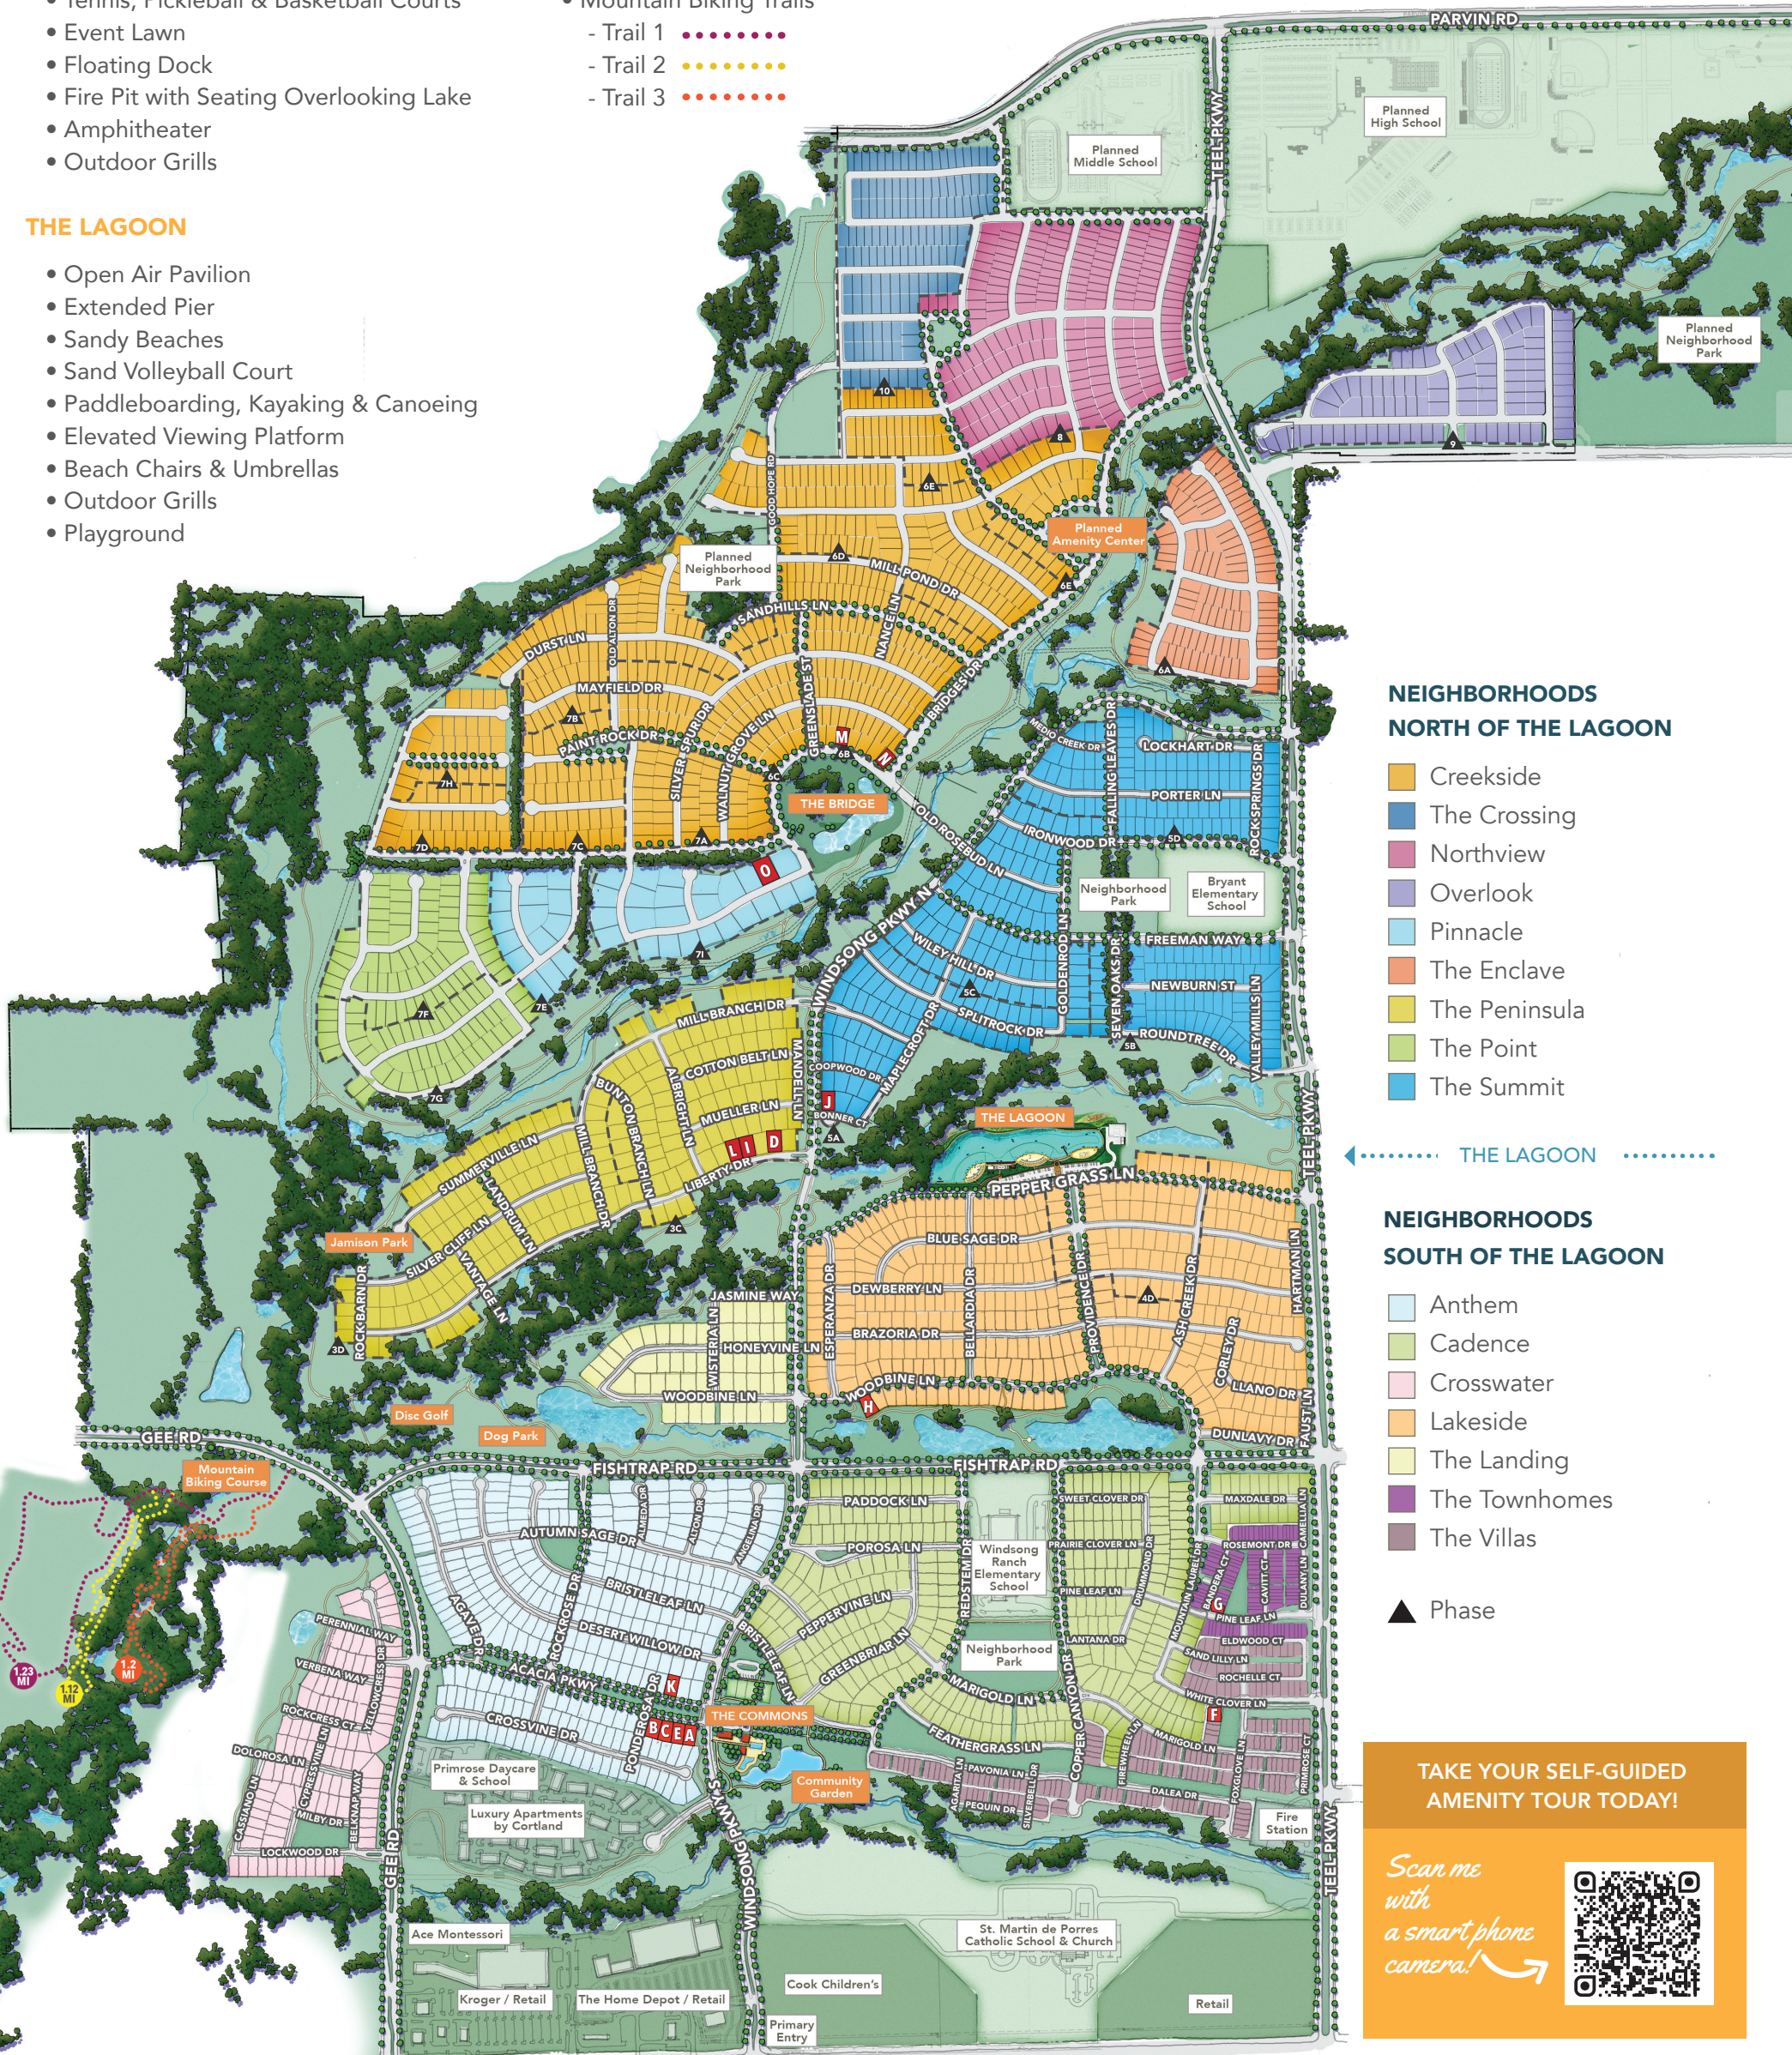

THE COMMONS

- Welcome Center
- Windsong Ranch Café
- Free WiFi
- Children's Creative Playground
- Fitness Center
- Resort-Style Pools with Cabanas and Children's Splash Pad
- Covered Outdoor Living Room with Oversized Fireplace
- Tennis, Pickleball & Basketball Courts
- Event Lawn
- Floating Dock
- Fire Pit with Seating Overlooking Lake
- Amphitheater
- Outdoor Grills

THE LAGOON

- Open Air Pavilion
- Extended Pier
- Sandy Beaches
- Sand Volleyball Court
- Paddleboarding, Kayaking & Canoeing
- Elevated Viewing Platform
- Beach Chairs & Umbrellas
- Outdoor Grills
- Playground

NEIGHBORHOODS NORTH OF THE LAGOON

- Creekside
- The Crossing
- Northview
- Overlook
- Pinnacle
- The Enclave
- The Peninsula
- The Point
- The Summit

←..... THE LAGOON→

NEIGHBORHOODS SOUTH OF THE LAGOON

- Anthem
- Cadence
- Crosswater
- Lakeside
- The Landing
- The Townhomes
- The Villas
- ▲ Phase

TAKE YOUR SELF-GUIDED AMENITY TOUR TODAY!

Scan me with a smart phone camera!

Void where prohibited. All information is subject to change without notice. © 2022 Windsong Ranch.

Revised: 5.25.2022

MODEL HOMES