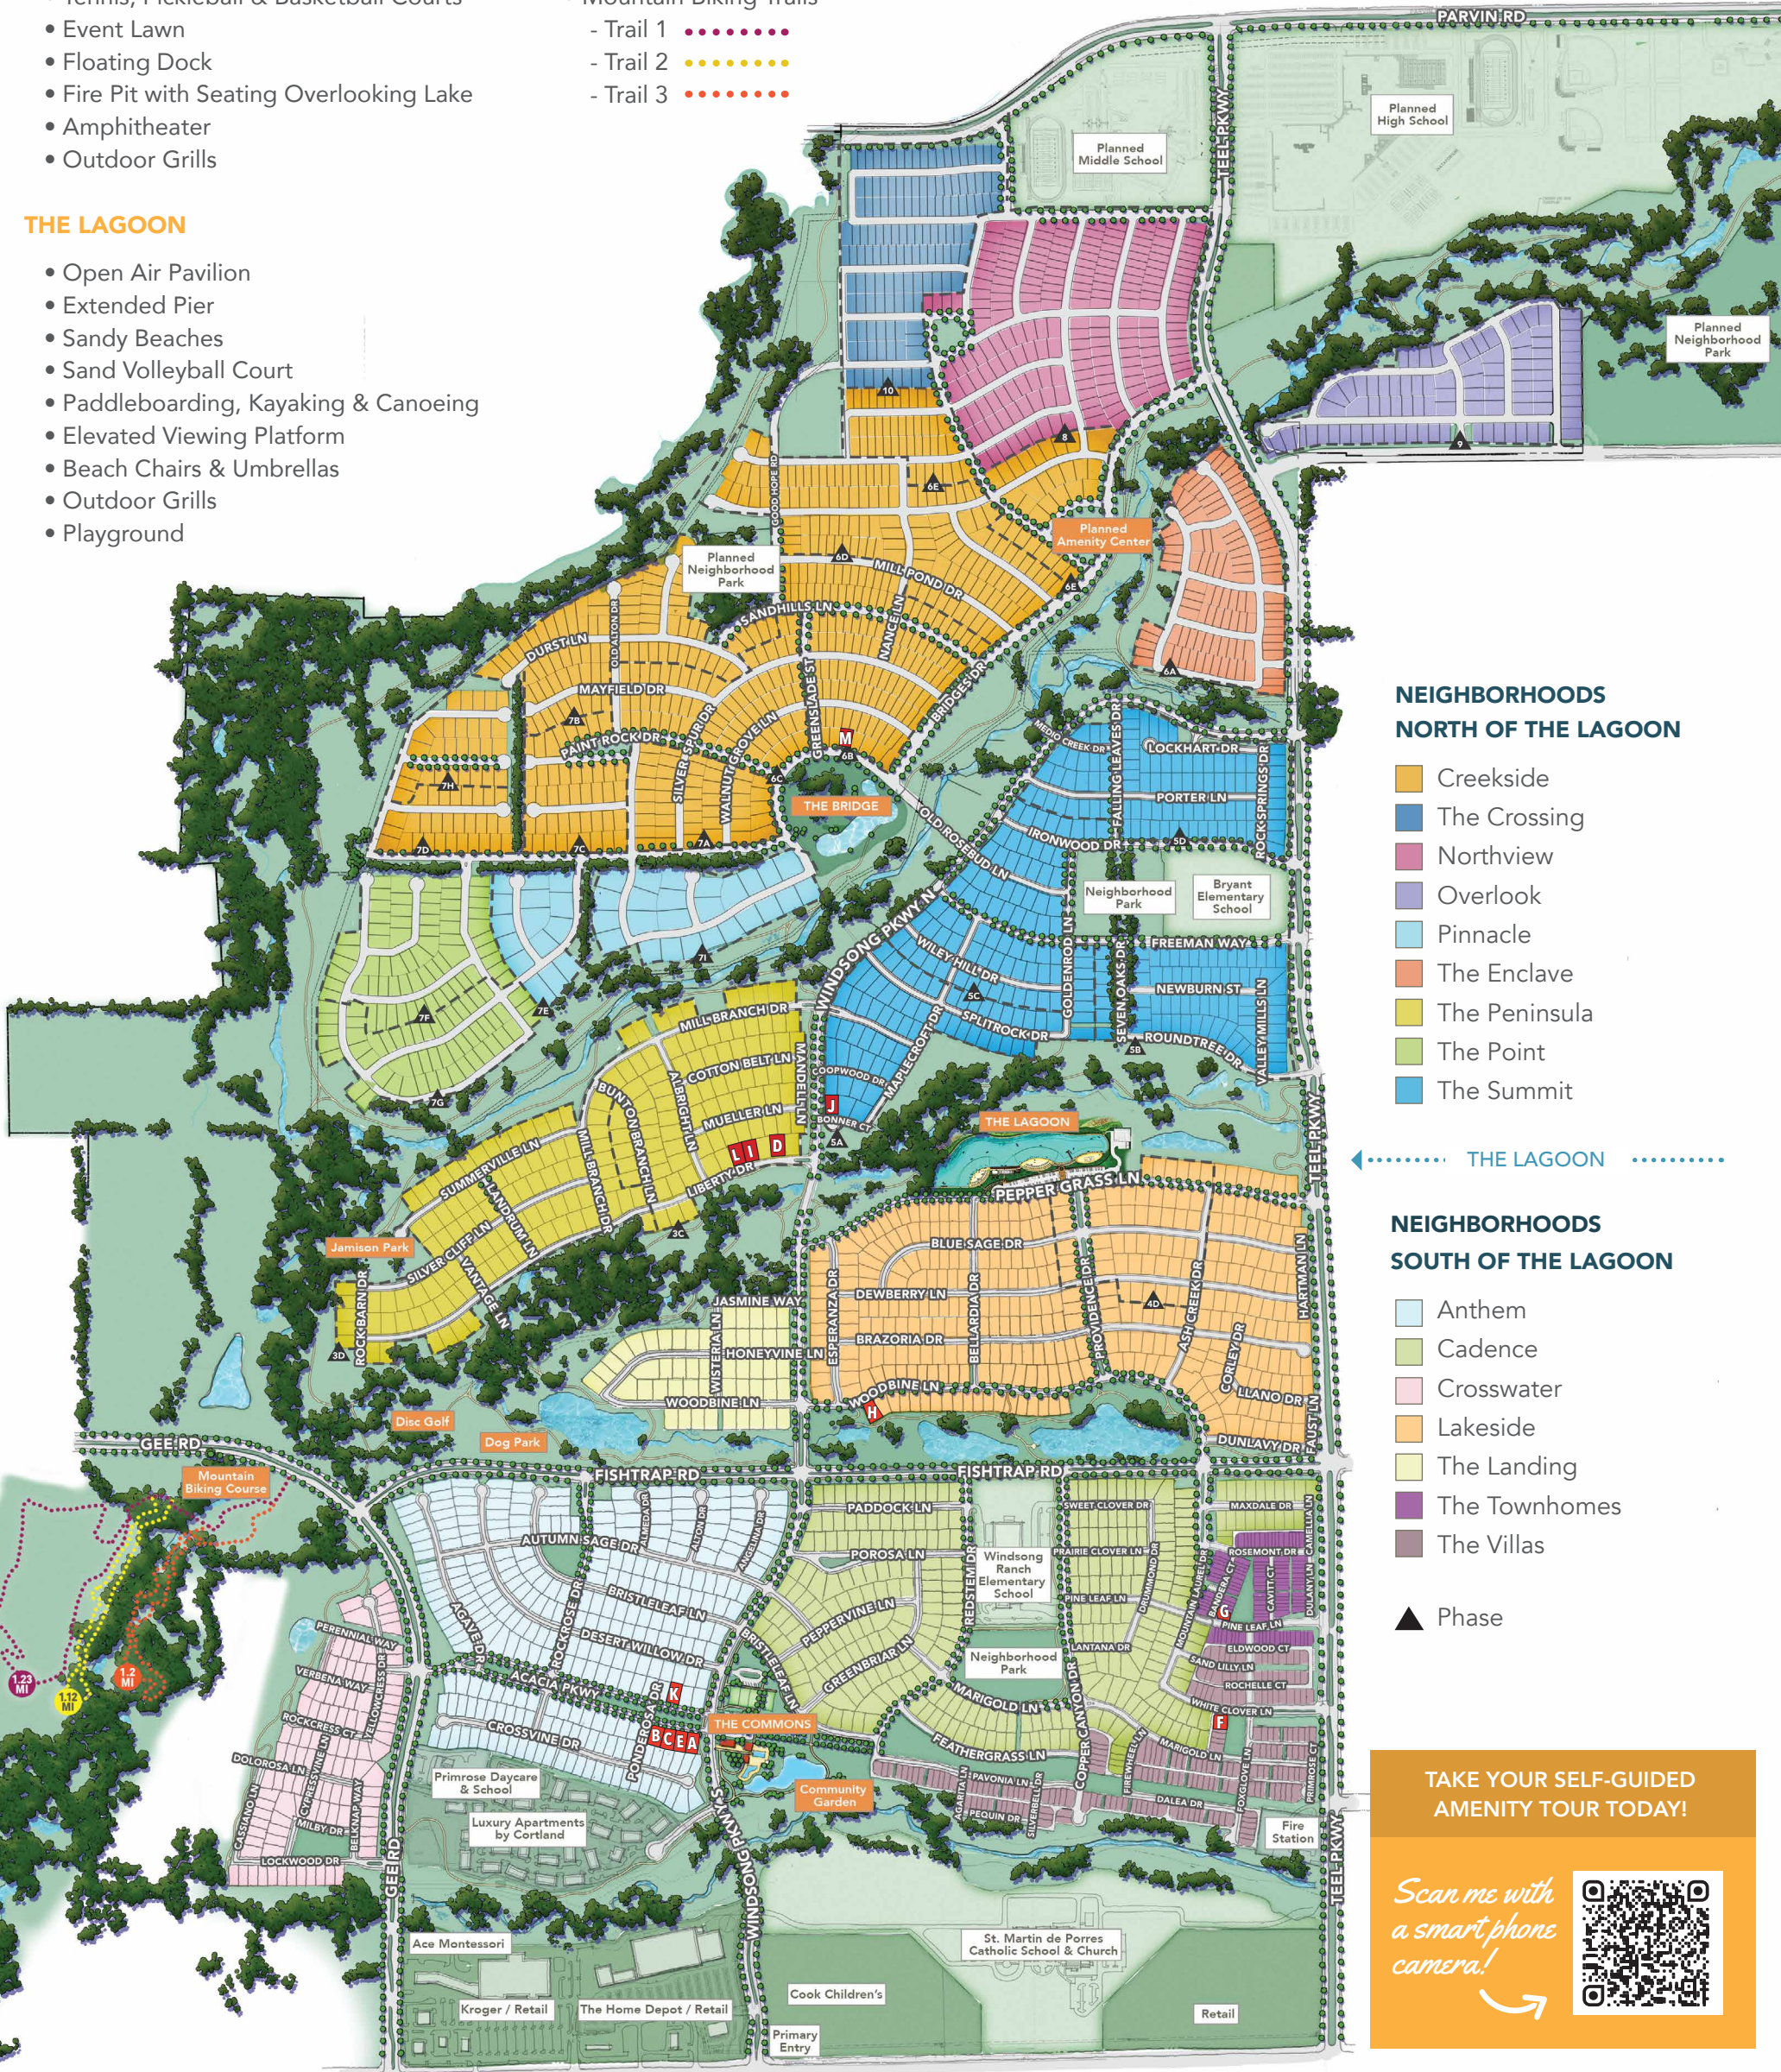

THE COMMONS

- Welcome Center
- Windsong Ranch Café
- Free WiFi
- Children's Creative Playground
- Fitness Center
- Resort-Style Pools with Cabanas and Children's Splash Pad
- Covered Outdoor Living Room with Oversized Fireplace
- Tennis, Pickleball & Basketball Courts
- Event Lawn
- Floating Dock
- Fire Pit with Seating Overlooking Lake
- Amphitheater
- Outdoor Grills

THE LAGOON

- Open Air Pavilion
- Extended Pier
- Sandy Beaches
- Sand Volleyball Court
- Paddleboarding, Kayaking & Canoeing
- Elevated Viewing Platform
- Beach Chairs & Umbrellas
- Outdoor Grills
- Playground

PARKS, TRAILS & OPEN SPACES

- Wide, Open Spaces for Soccer, Flag Football or just Flying a Kite
- Esplanade for Community Gatherings & Events
- Hike & Bike Trails
- Community Garden
- Disc Golf Course
- Dog Park
- Large Recreational Lakes
- Catch and Release Fishing
- Mountain Biking Trails
 - Trail 1
 - Trail 2
 - Trail 3

NEIGHBORHOODS NORTH OF THE LAGOON

- Crescent
- The Crossing
- Northview
- Overlook
- Pinnacle
- The Enclave
- The Peninsula
- The Point
- The Summit

NEIGHBORHOODS SOUTH OF THE LAGOON

- Anthem
- Cadence
- Crosswater
- Lakeside
- The Landing
- The Townhomes
- The Villas
- Phase