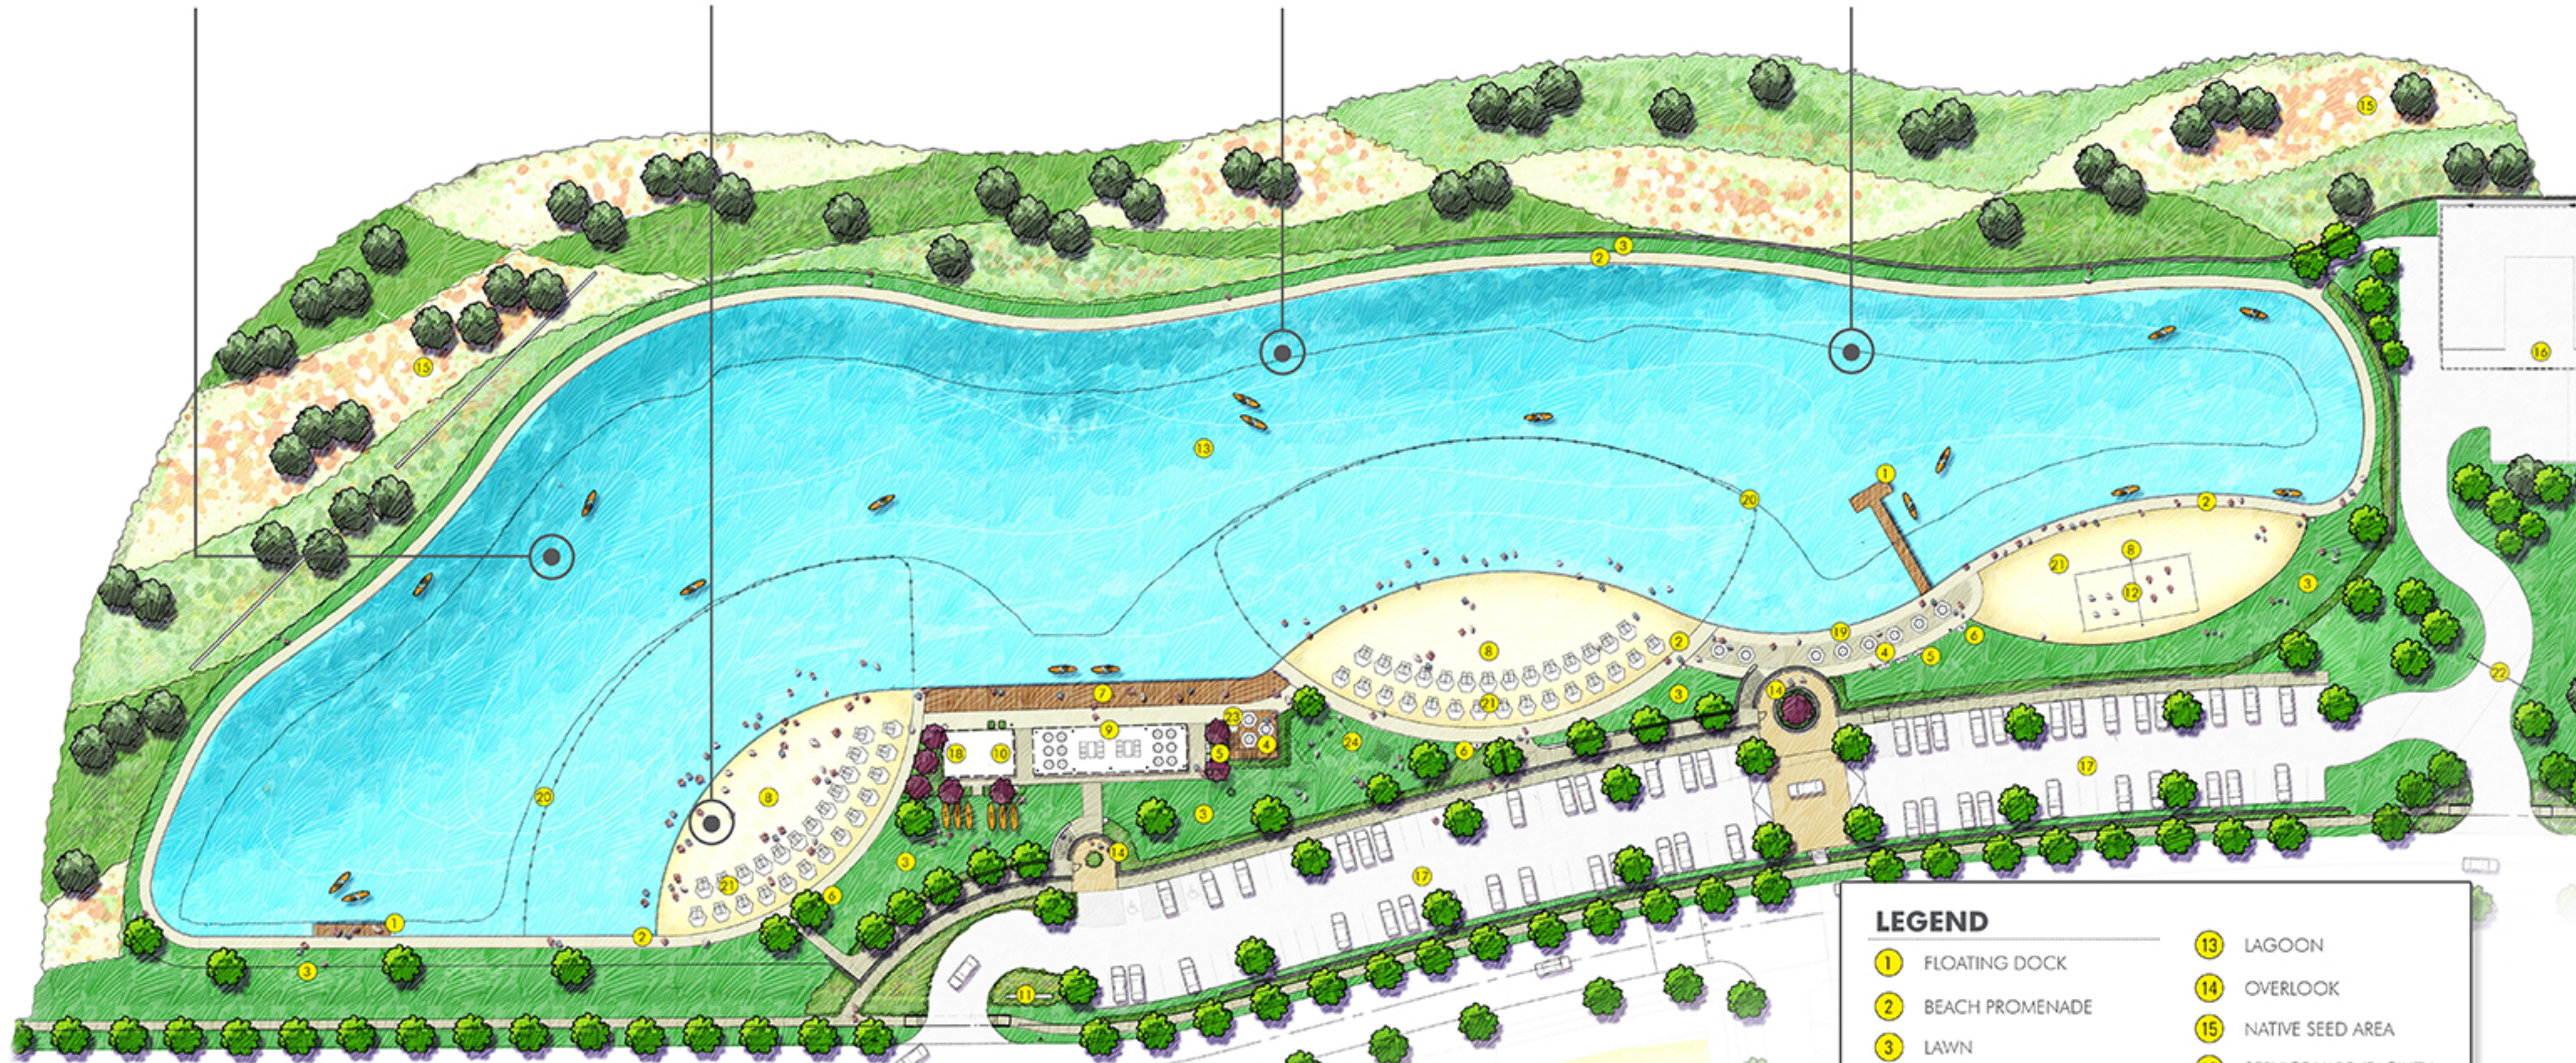

5 acres and
9 feet deep

White sand beaches
with resort-style umbrellas

Sustainable Technology
for low energy usage

100 times less chemicals
than swimming pools

LEGEND	
1	FLOATING DOCK
2	BEACH PROMENADE
3	LAWN
4	DINNING TABLES AND CHAIRS WITH UMBRELLAS
5	GRILLS
6	BEACH SHOWER
7	DECK
8	BEACH
9	OPEN AIR PAVILION
10	RESTROOM
11	ENTRY SIGN
12	VOLLEYBALL COURT
13	LAGOON
14	OVERLOOK
15	NATIVE SEED AREA
16	SERVICE YARD/FACILITY
17	PARKING
18	KAYAK RENTALS
19	CONCRETE DECK
20	SWIM BUOY
21	BEACH UMBRELLA AND LOUNGE CHAIR
22	SERVICE ACCESS GATE
23	LAGOON VIEWING PLATFORM
24	PLAYGROUND

Crystal Lagoons.

THE LAGOON

AT WINDSONG RANCH

All features, amenities or other representations contained in these materials are based upon current development plans, which are subject to change without notice. There is no guarantee that any of these features, amenities or other representation depicted or described in these materials will be built or performed at all or as depicted or described. © 2019 Windsong Ranch