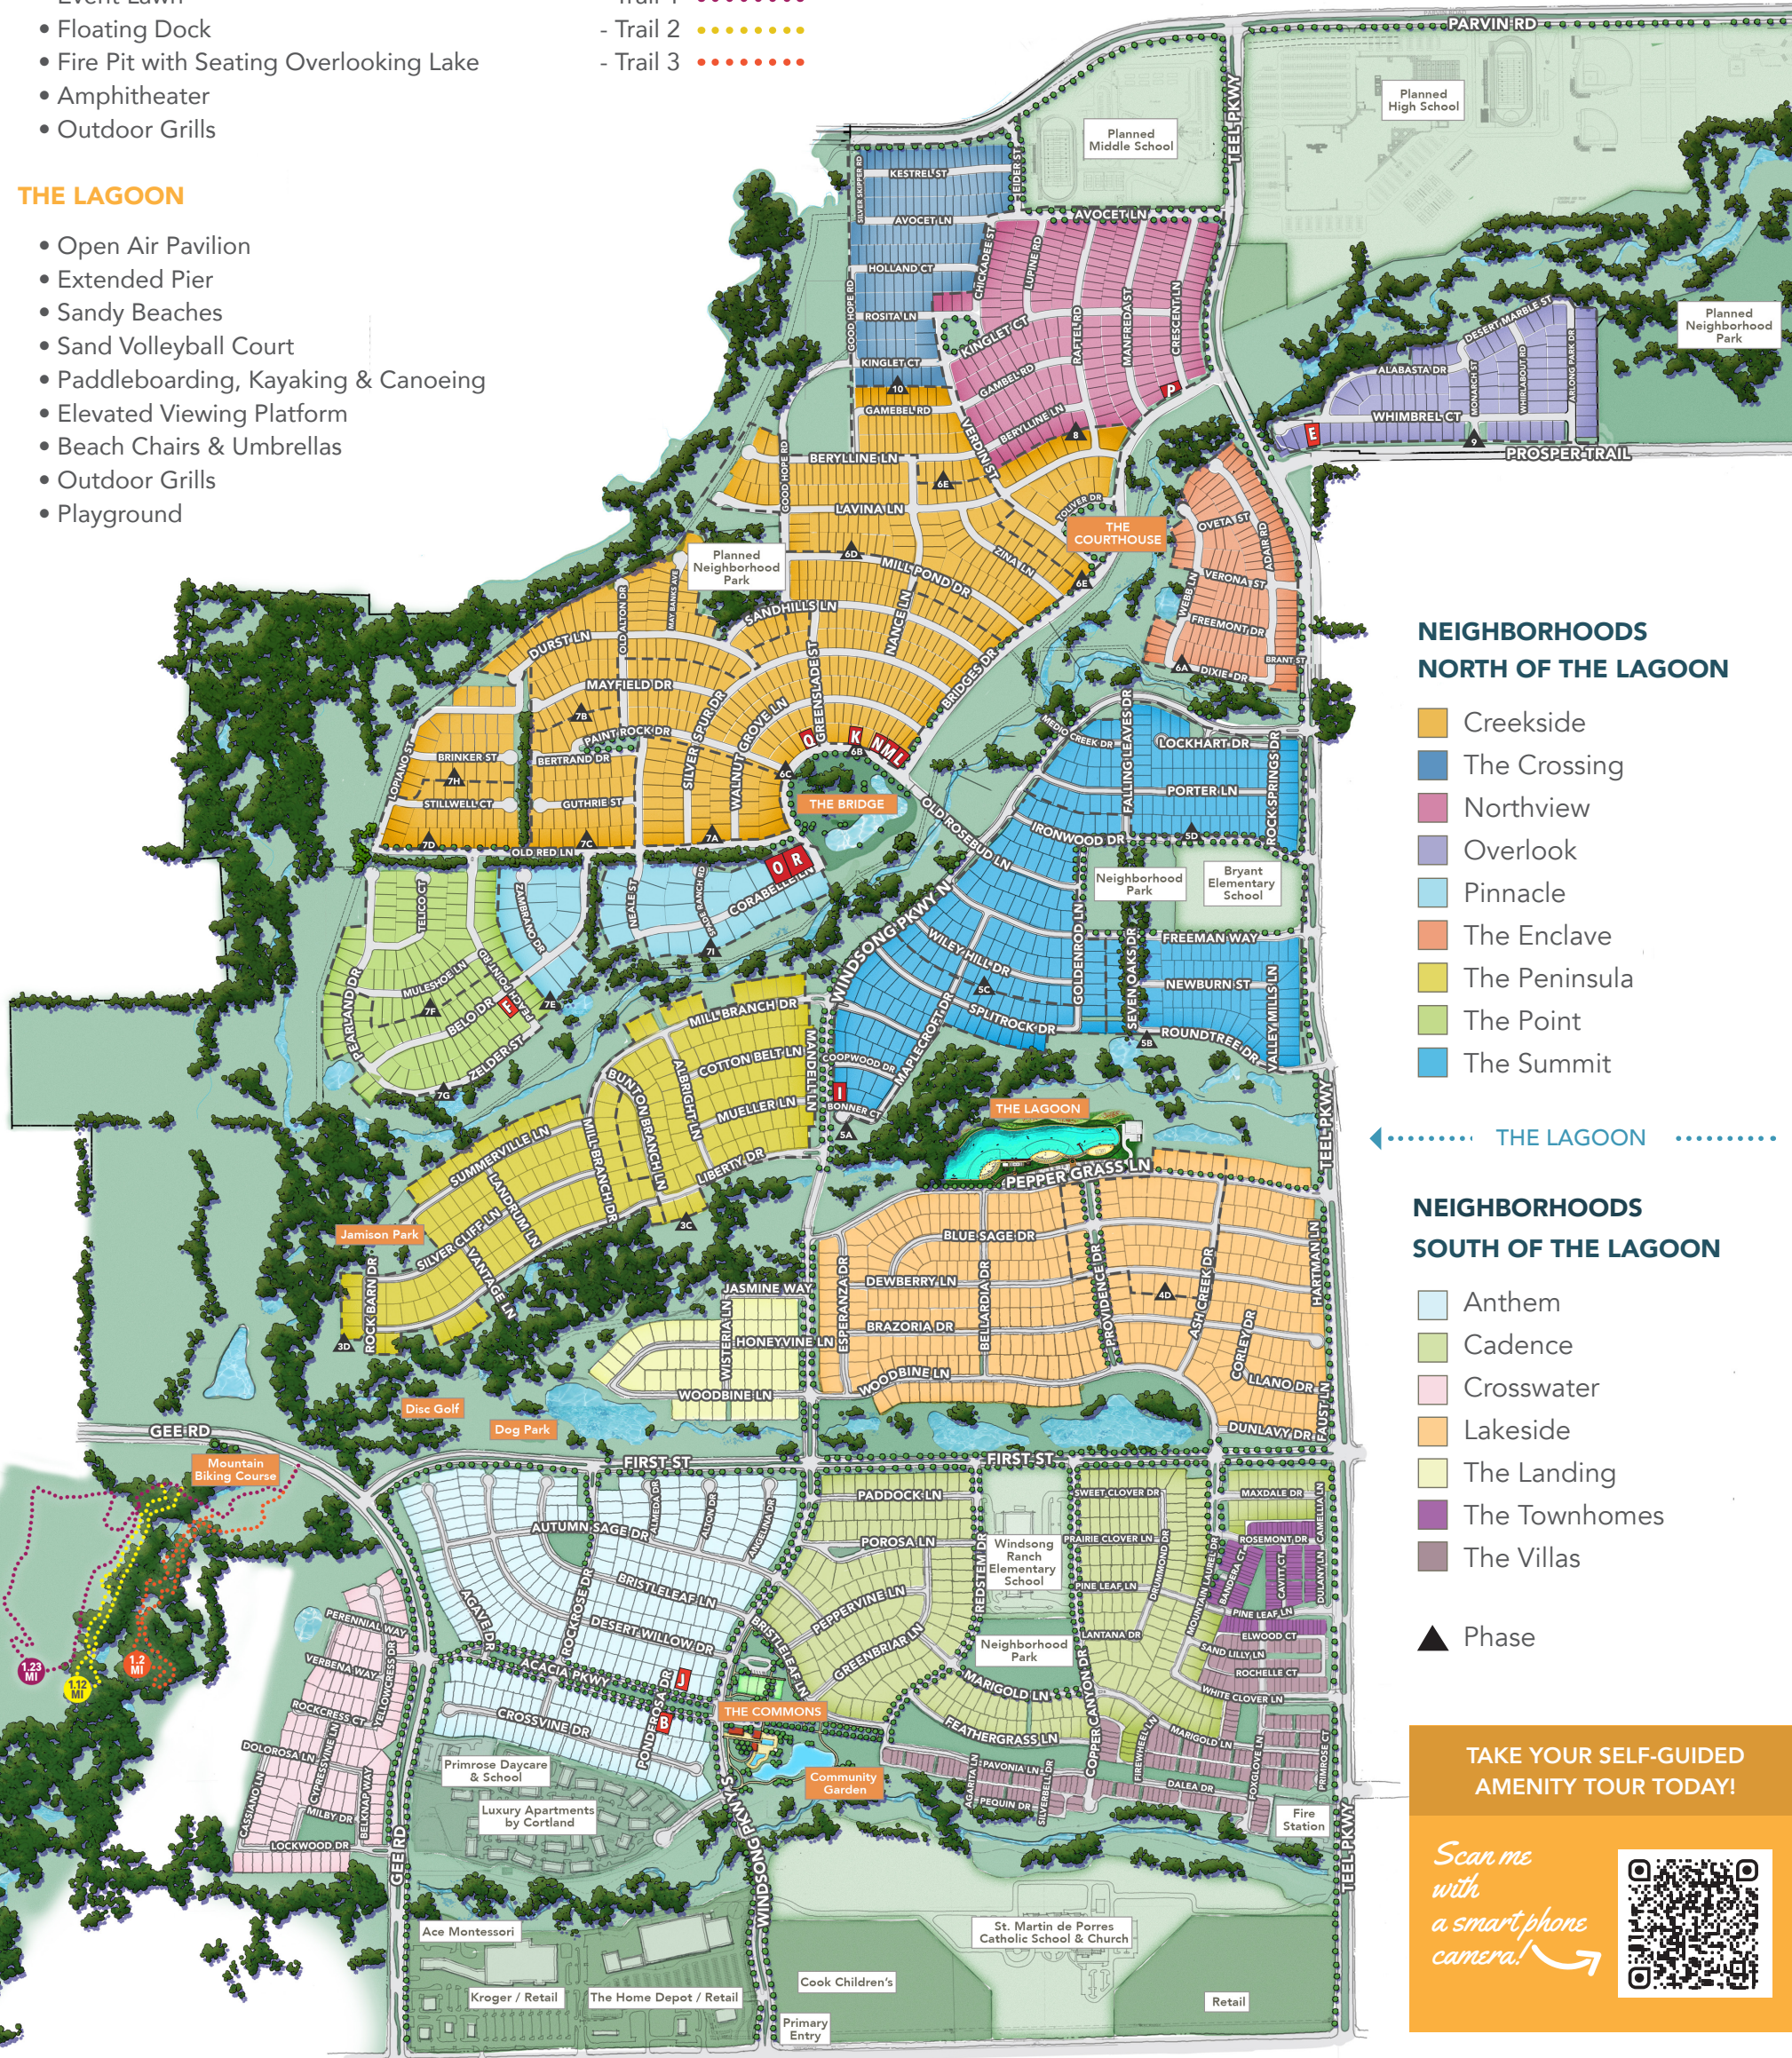

THE COMMONS

- Welcome Center
- Windsong Ranch Café
- Free WiFi
- Children’s Creative Playground
- Fitness Center
- Resort-Style Pools with Cabanas and Children’s Splash Pad
- Covered Outdoor Living Room with Oversized Fireplace
- Tennis, Pickleball & Basketball Courts
- Event Lawn
- Floating Dock
- Fire Pit with Seating Overlooking Lake
- Amphitheater
- Outdoor Grills

PARKS, TRAILS & OPEN SPACES

- Wide, Open Spaces for Soccer, Flag Football or just Flying a Kite
- Esplanade for Community Gatherings & Events
- Hike & Bike Trails
- Community Garden
- Disc Golf Course
- Dog Park
- Large Recreational Lakes
- Catch and Release Fishing
- Mountain Biking Trails
 - Trail 1
 - Trail 2
 - Trail 3

THE LAGOON

- Open Air Pavilion
- Extended Pier
- Sandy Beaches
- Sand Volleyball Court
- Paddleboarding, Kayaking & Canoeing
- Elevated Viewing Platform
- Beach Chairs & Umbrellas
- Outdoor Grills
- Playground

NEIGHBORHOODS NORTH OF THE LAGOON

- Creskide
- The Crossing
- Northview
- Overlook
- Pinnacle
- The Enclave
- The Peninsula
- The Point
- The Summit

NEIGHBORHOODS SOUTH OF THE LAGOON

- Anthem
- Cadence
- Crosswater
- Lakeside
- The Landing
- The Townhomes
- The Villas
- ▲ Phase