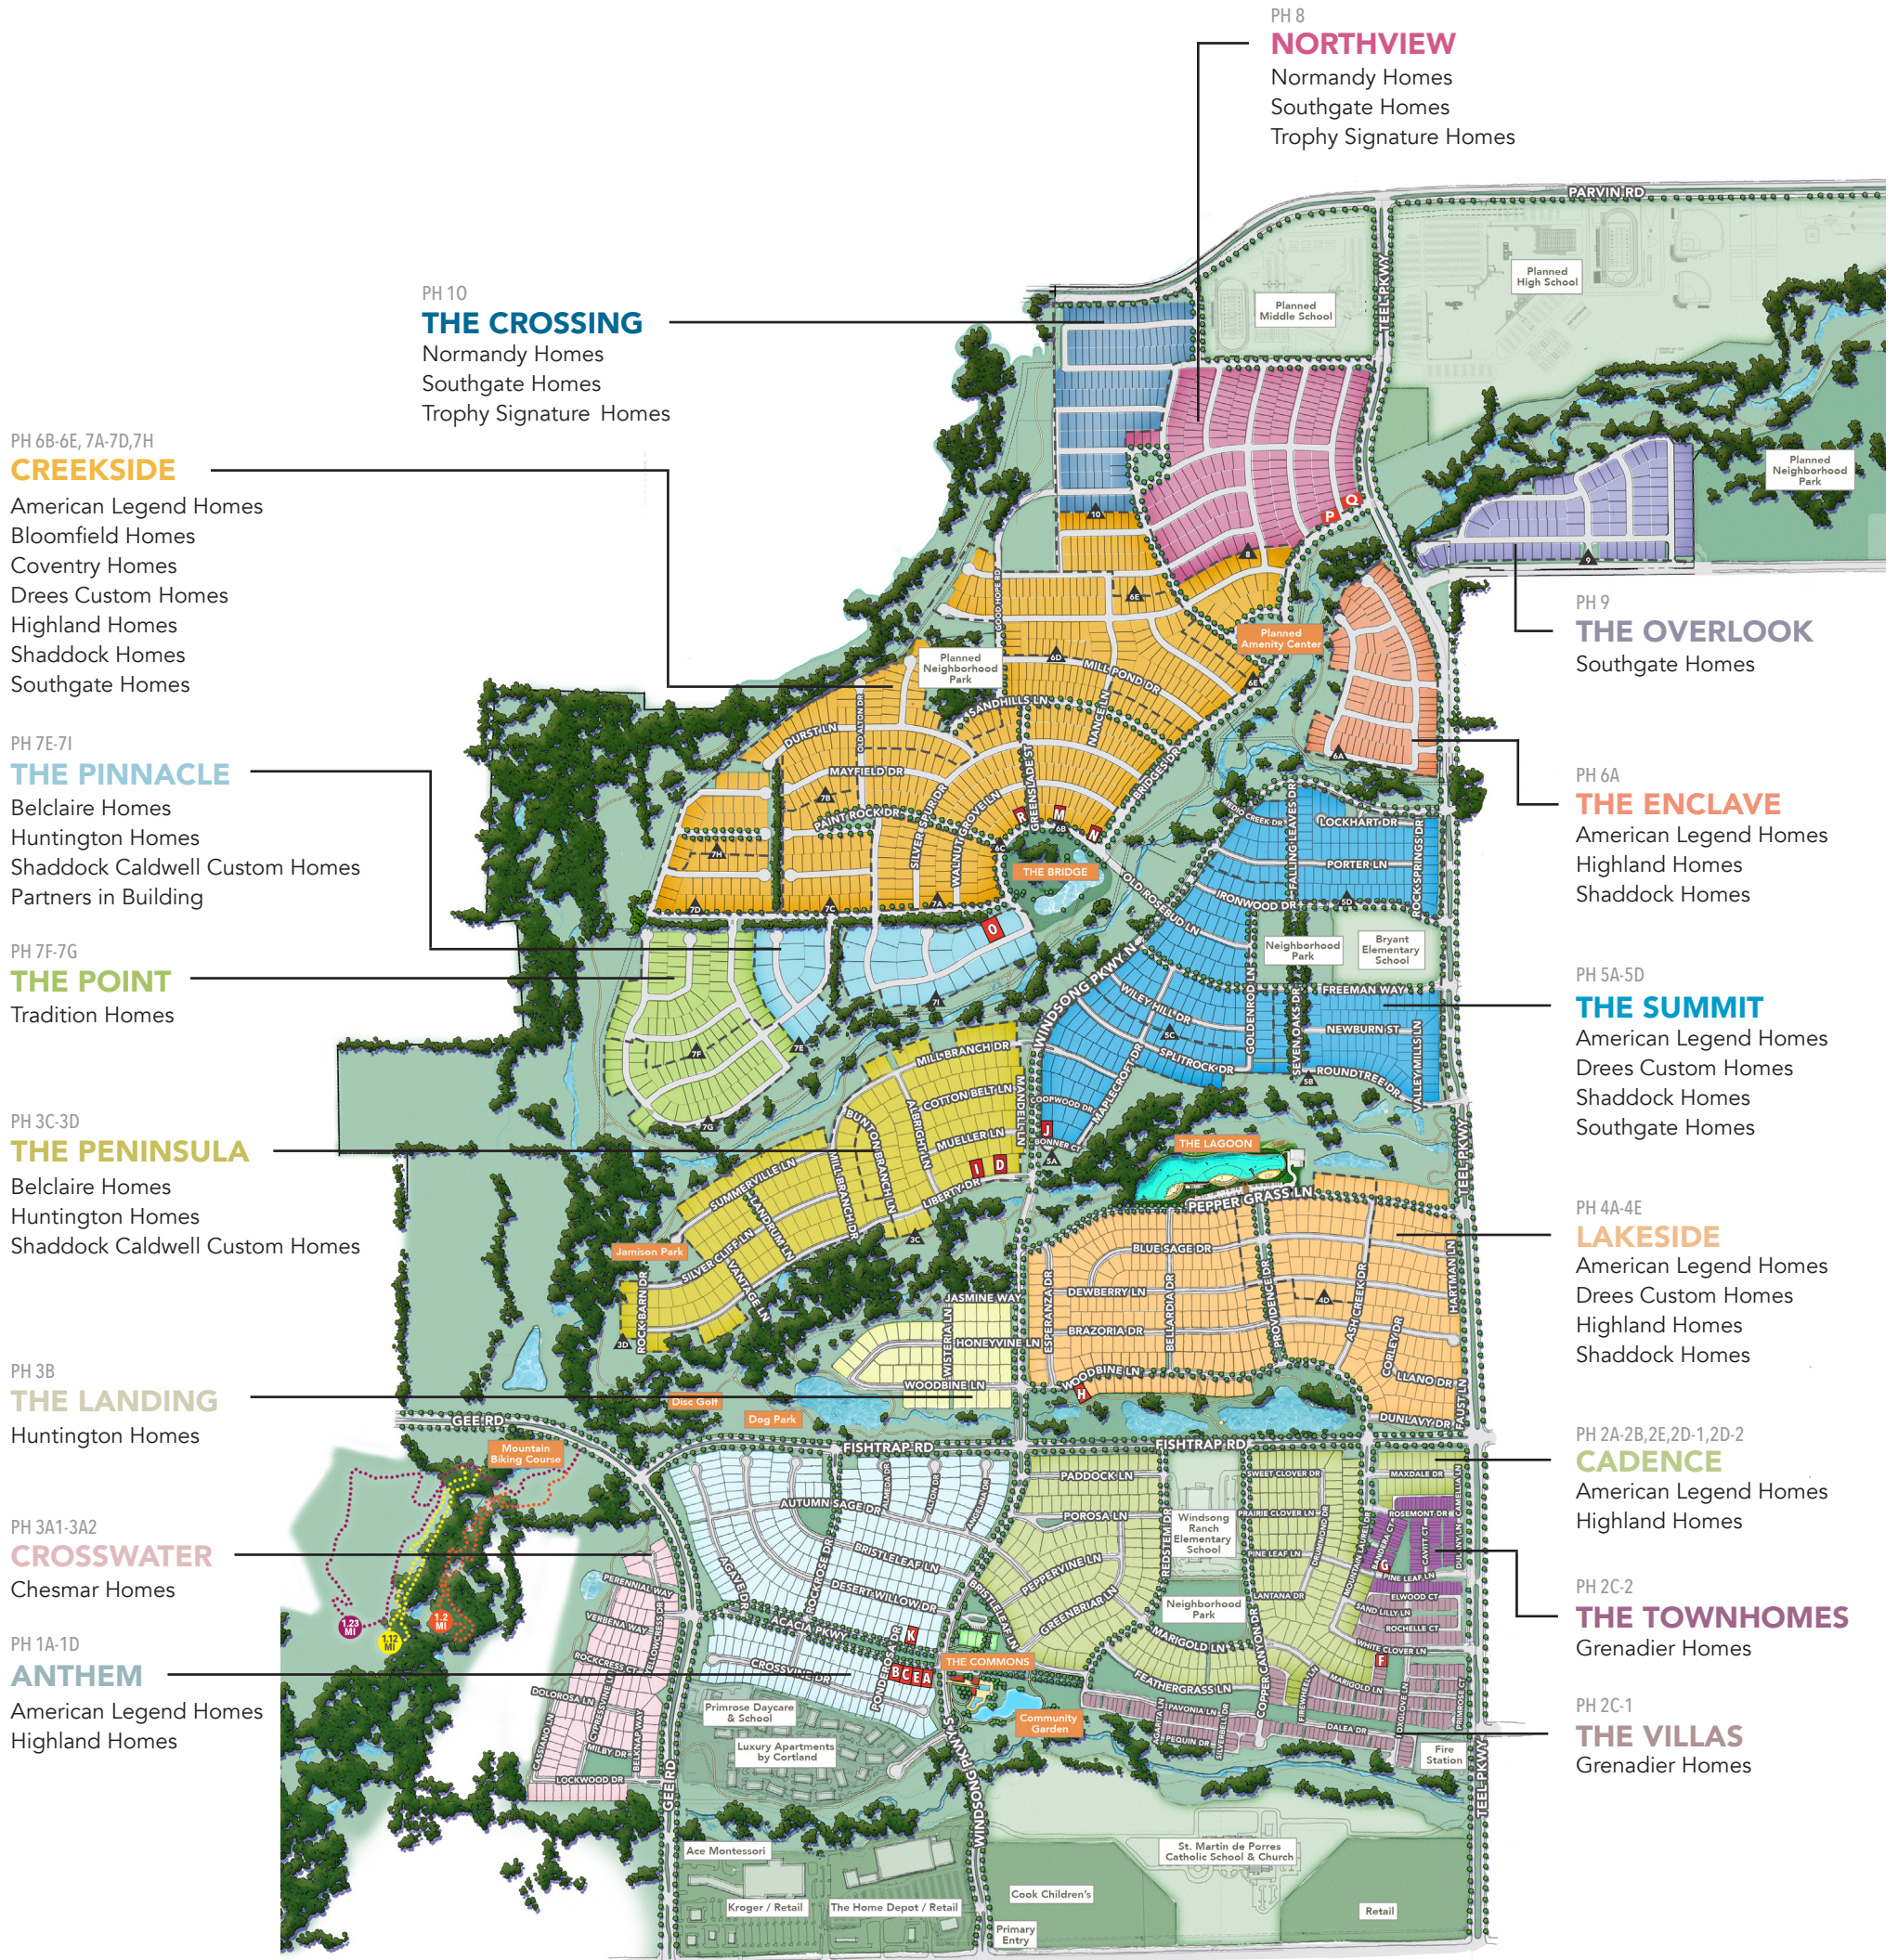

**WINDSONG™**  
RANCH

# NEIGHBORHOODS & BUILDERS

Void where prohibited. All information is subject to change without notice. © 2023 Windsong Ranch.

3/1/23

## MODEL HOMES

- |  |   |   |  |
|--|---|---|--|
| <b>A</b> American Legend Homes   50' Model | <b>E</b> Drees Custom Homes   76' Model   | <b>I</b> Shaddock Caldwell Custom Homes   86' Model | <b>N</b> Tradition Homes   71' Model       |
| <b>B</b> American Legend Homes   61' Model | <b>F</b> Grenadier Homes   Villa Models   | <b>J</b> Southgate Homes   71' Model                | <b>O</b> Partners in Building   120' Model |
| <b>C</b> American Legend Homes   76' Model | <b>G</b> Grenadier Homes   Townhome Model | <b>K</b> Highland Homes   50' Model                 | <b>P</b> Normandy Homes   50' Model        |
| <b>D</b> Belclaire Homes   86' Model       | <b>H</b> Shaddock Homes   66' Model       | <b>M</b> Shaddock Homes   50' Model                 | <b>Q</b> Trophy Homes   50' Model          |
|  |   |   | <b>R</b> Southgate Homes   61' Model       |